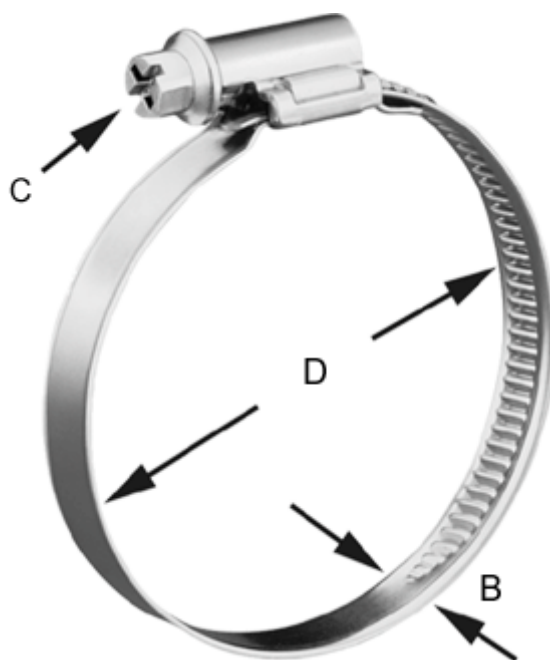

Article number: 021367702021

Description: Worm Drive Hose Clip  
TORRO 16-27/12 C7 W2

## Measures

---

C (screw type) = C7 - 7mm

Diameter D = 16-27

Width B = 12.0